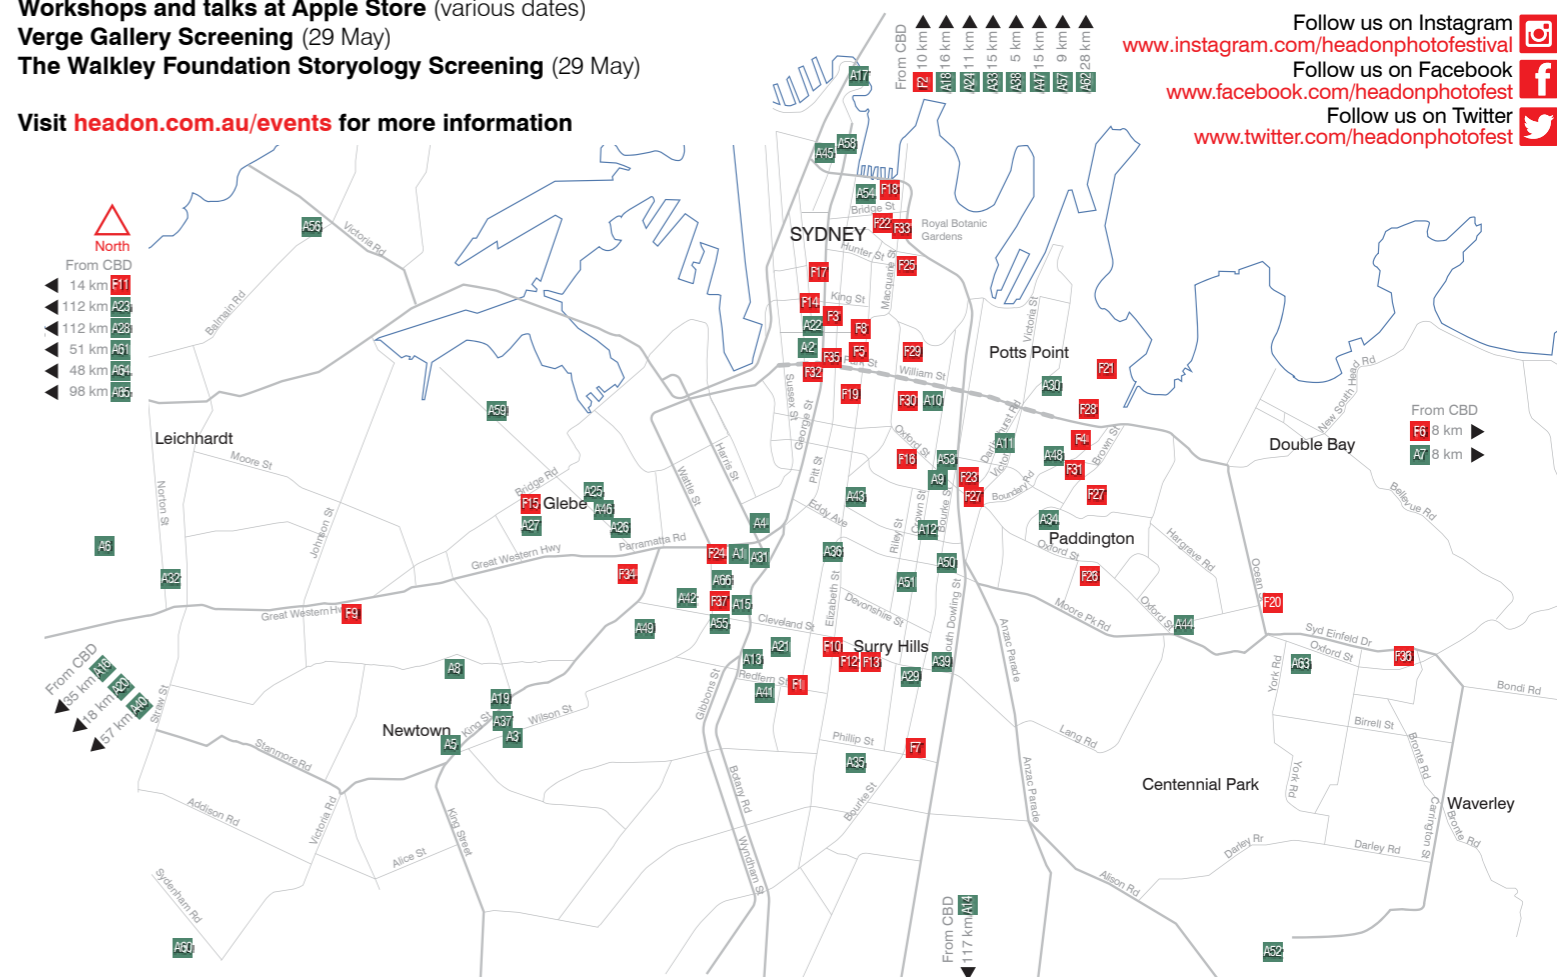

Start of festival

Nebuli Arts Members 14 May - 01 Jun	
Barbara McGrady 15 May - 20 Jul	
D-Mo Zajac 28 May - 01 Jun	
Enrico Scotece and Michelle Findley 17 May - 25 May	
Geoffrey Roberts 01 Jun - 15 Jun	
Tafe Students 22 May - 30 May	Tafe Students 05 Jun-19 Jun
Eliza Kinchington, Aaron Simpson, Natasha Killeen, Alexandra Charles 20 May - 01 Jun	
Annette Willis 01 May - 30 May	
Group Show 15 May - 29 May	
Cindy Hart & Emma Rowan-Kelly 17 May - 01 Jun	
Collectivism 29 May - 16 Jun	
Andrew Babarczy 16 May - 08 Jun	

Victoria

A67 Testing Grounds 1-23 City Rd Southbank	Sun-Thu 9-9, Fri-Sat 11-11

Key

- Fine Art
- Landscape
- Mobile
- Photojournalism/ Documentary
- Portrait
- Other

Associated Events

Workshops and talks at Apple Store (various dates)
Verge Gallery Screening (29 May)
The Walkley Foundation Storyology Screening (29 May)

Visit headon.com.au/events for more information

Follow us on Instagram
www.instagram.com/headonphotofestival
Follow us on Facebook
www.facebook.com/headonphotofest
Follow us on Twitter
www.twitter.com/headonphotofest